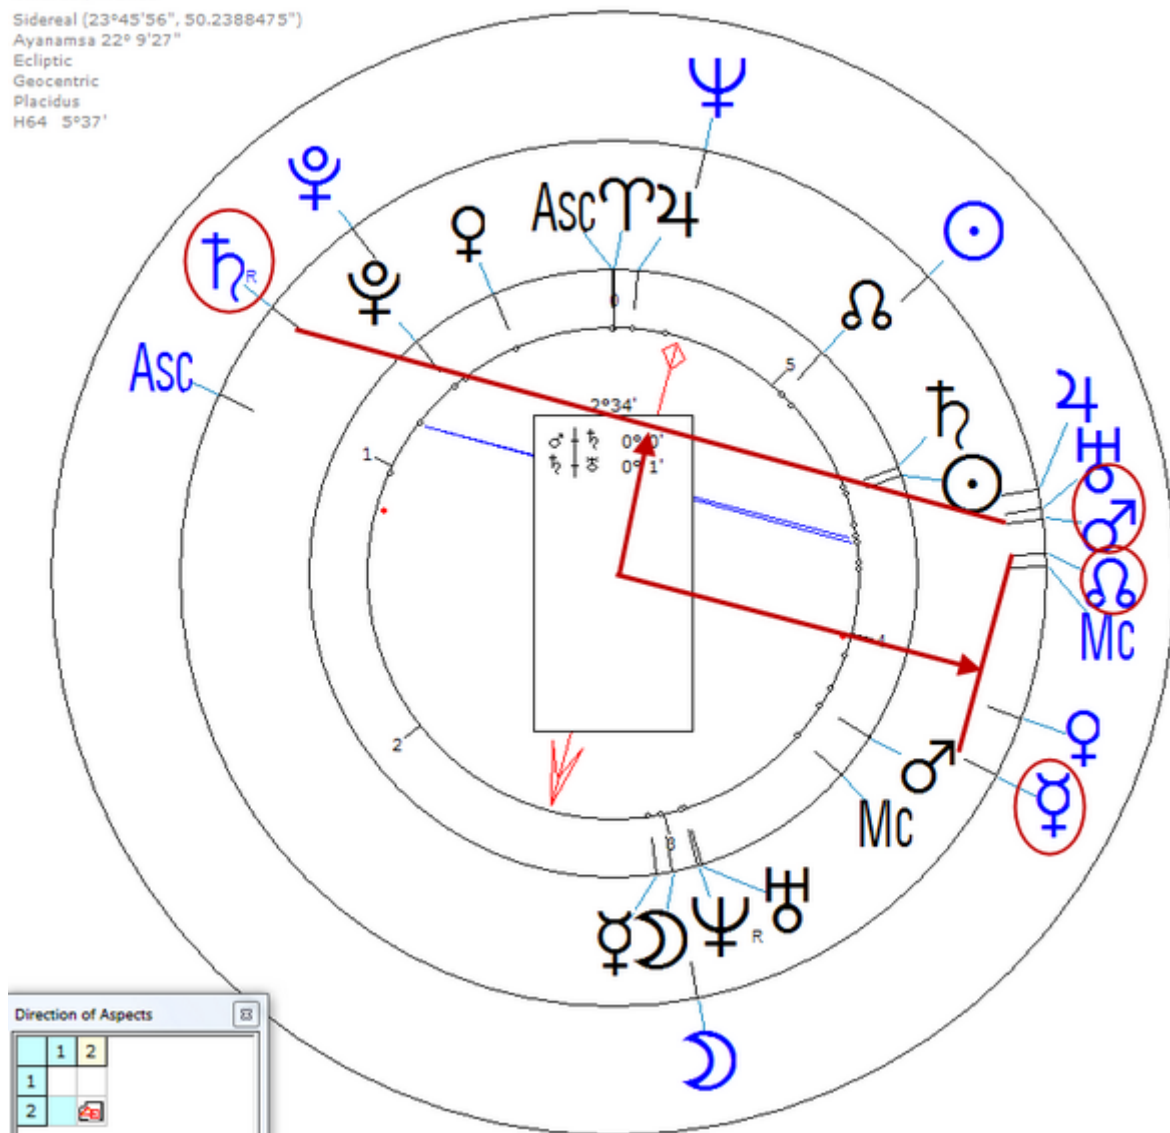

Lacassagne, Antoine

29 August 1884 at 01:00 (= 01:00 AM)Villerest, France, 46n00, 4e02
French physician and biologist.

<https://www.astro.com/astro-databank/Lacassagne,_Antoine>

Death by Suicide 16 December 1971 in Paris

Lunar Return (Harmonic 64)

Lunar ♀/♁ = Lunar ♂/♃

Lacassagne, Antoine

29 August 1884 Fri 1:00 (GMT+0:16:08) 46n00 4e02
Villerest, France

Sidereal (23°45'56", 50.2388475")

Ayanamsa 22° 9'27"

Ecliptic

Geocentric

Placidus

H64 5°37'